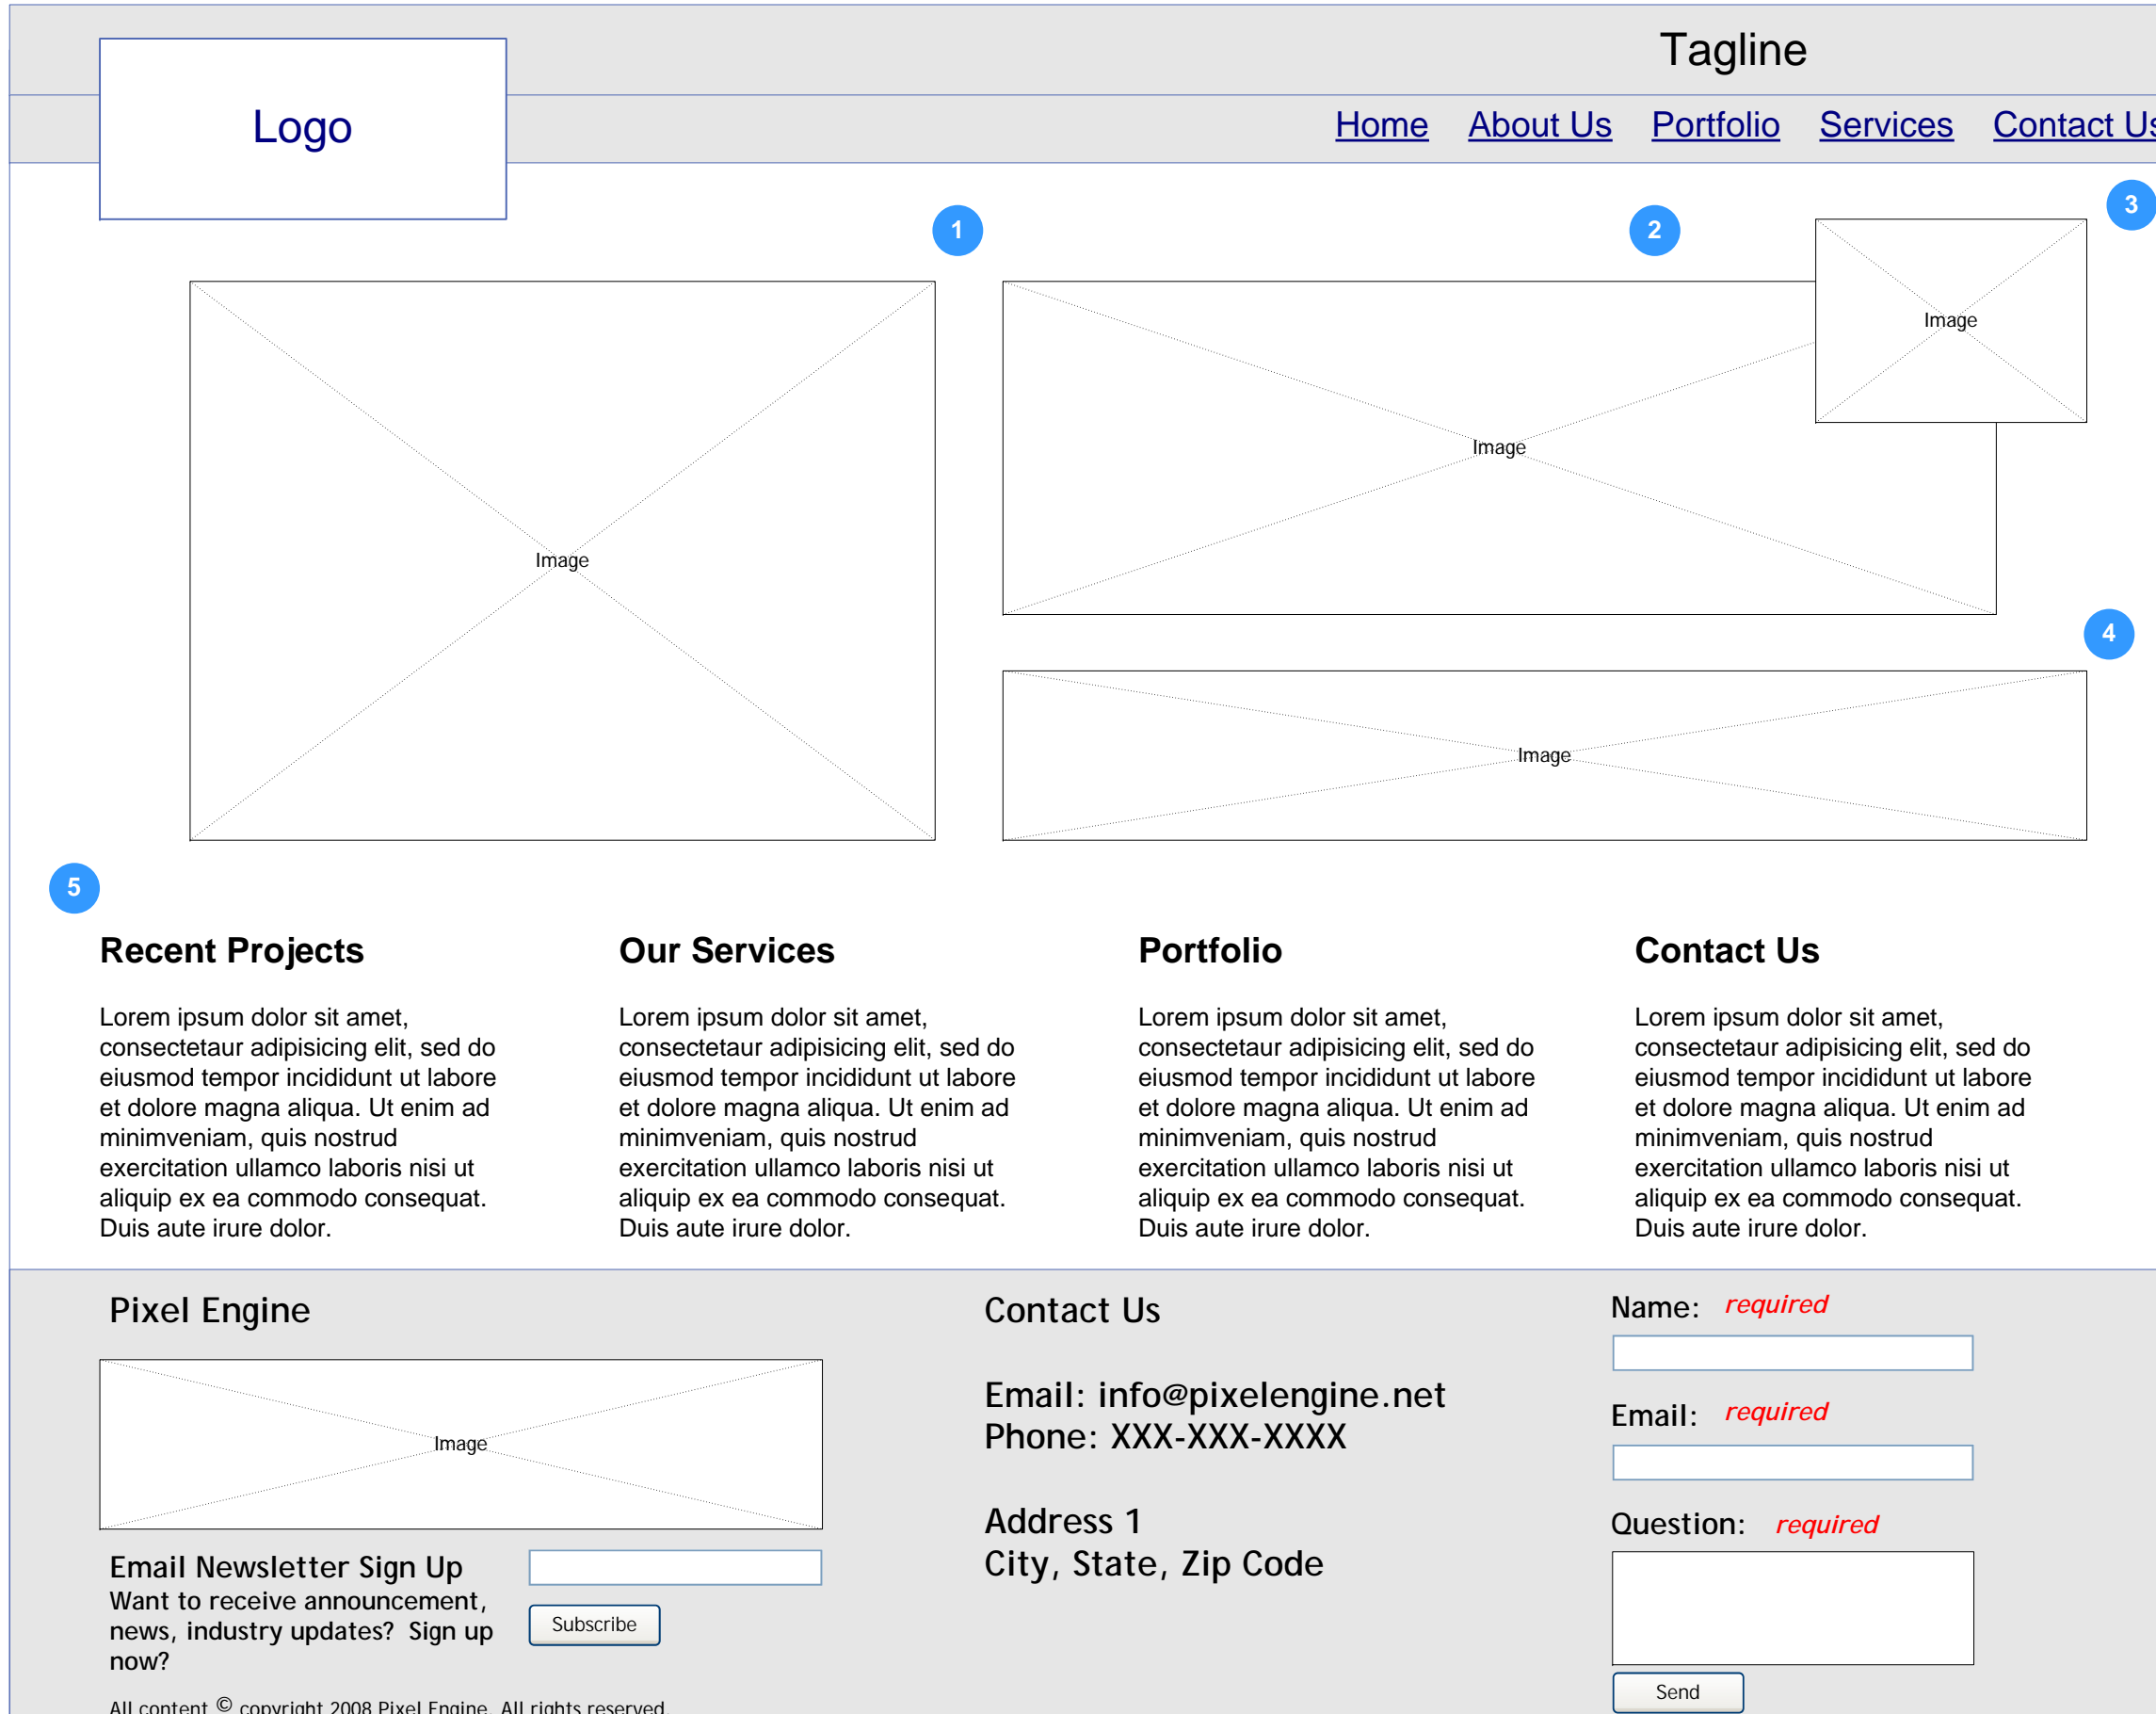

Client	Page 1 of 4	Prepared by	Date
Pixel Engine		Vance Bell	5/16/08
Process		Approved by	Date
Site IA			

Notes

- 1 Main marketing image. Image randomized on page load.
- 2 Main marketing image.
- 3 Call-to-action image.
- 4 All headers link to appropriate subsections.