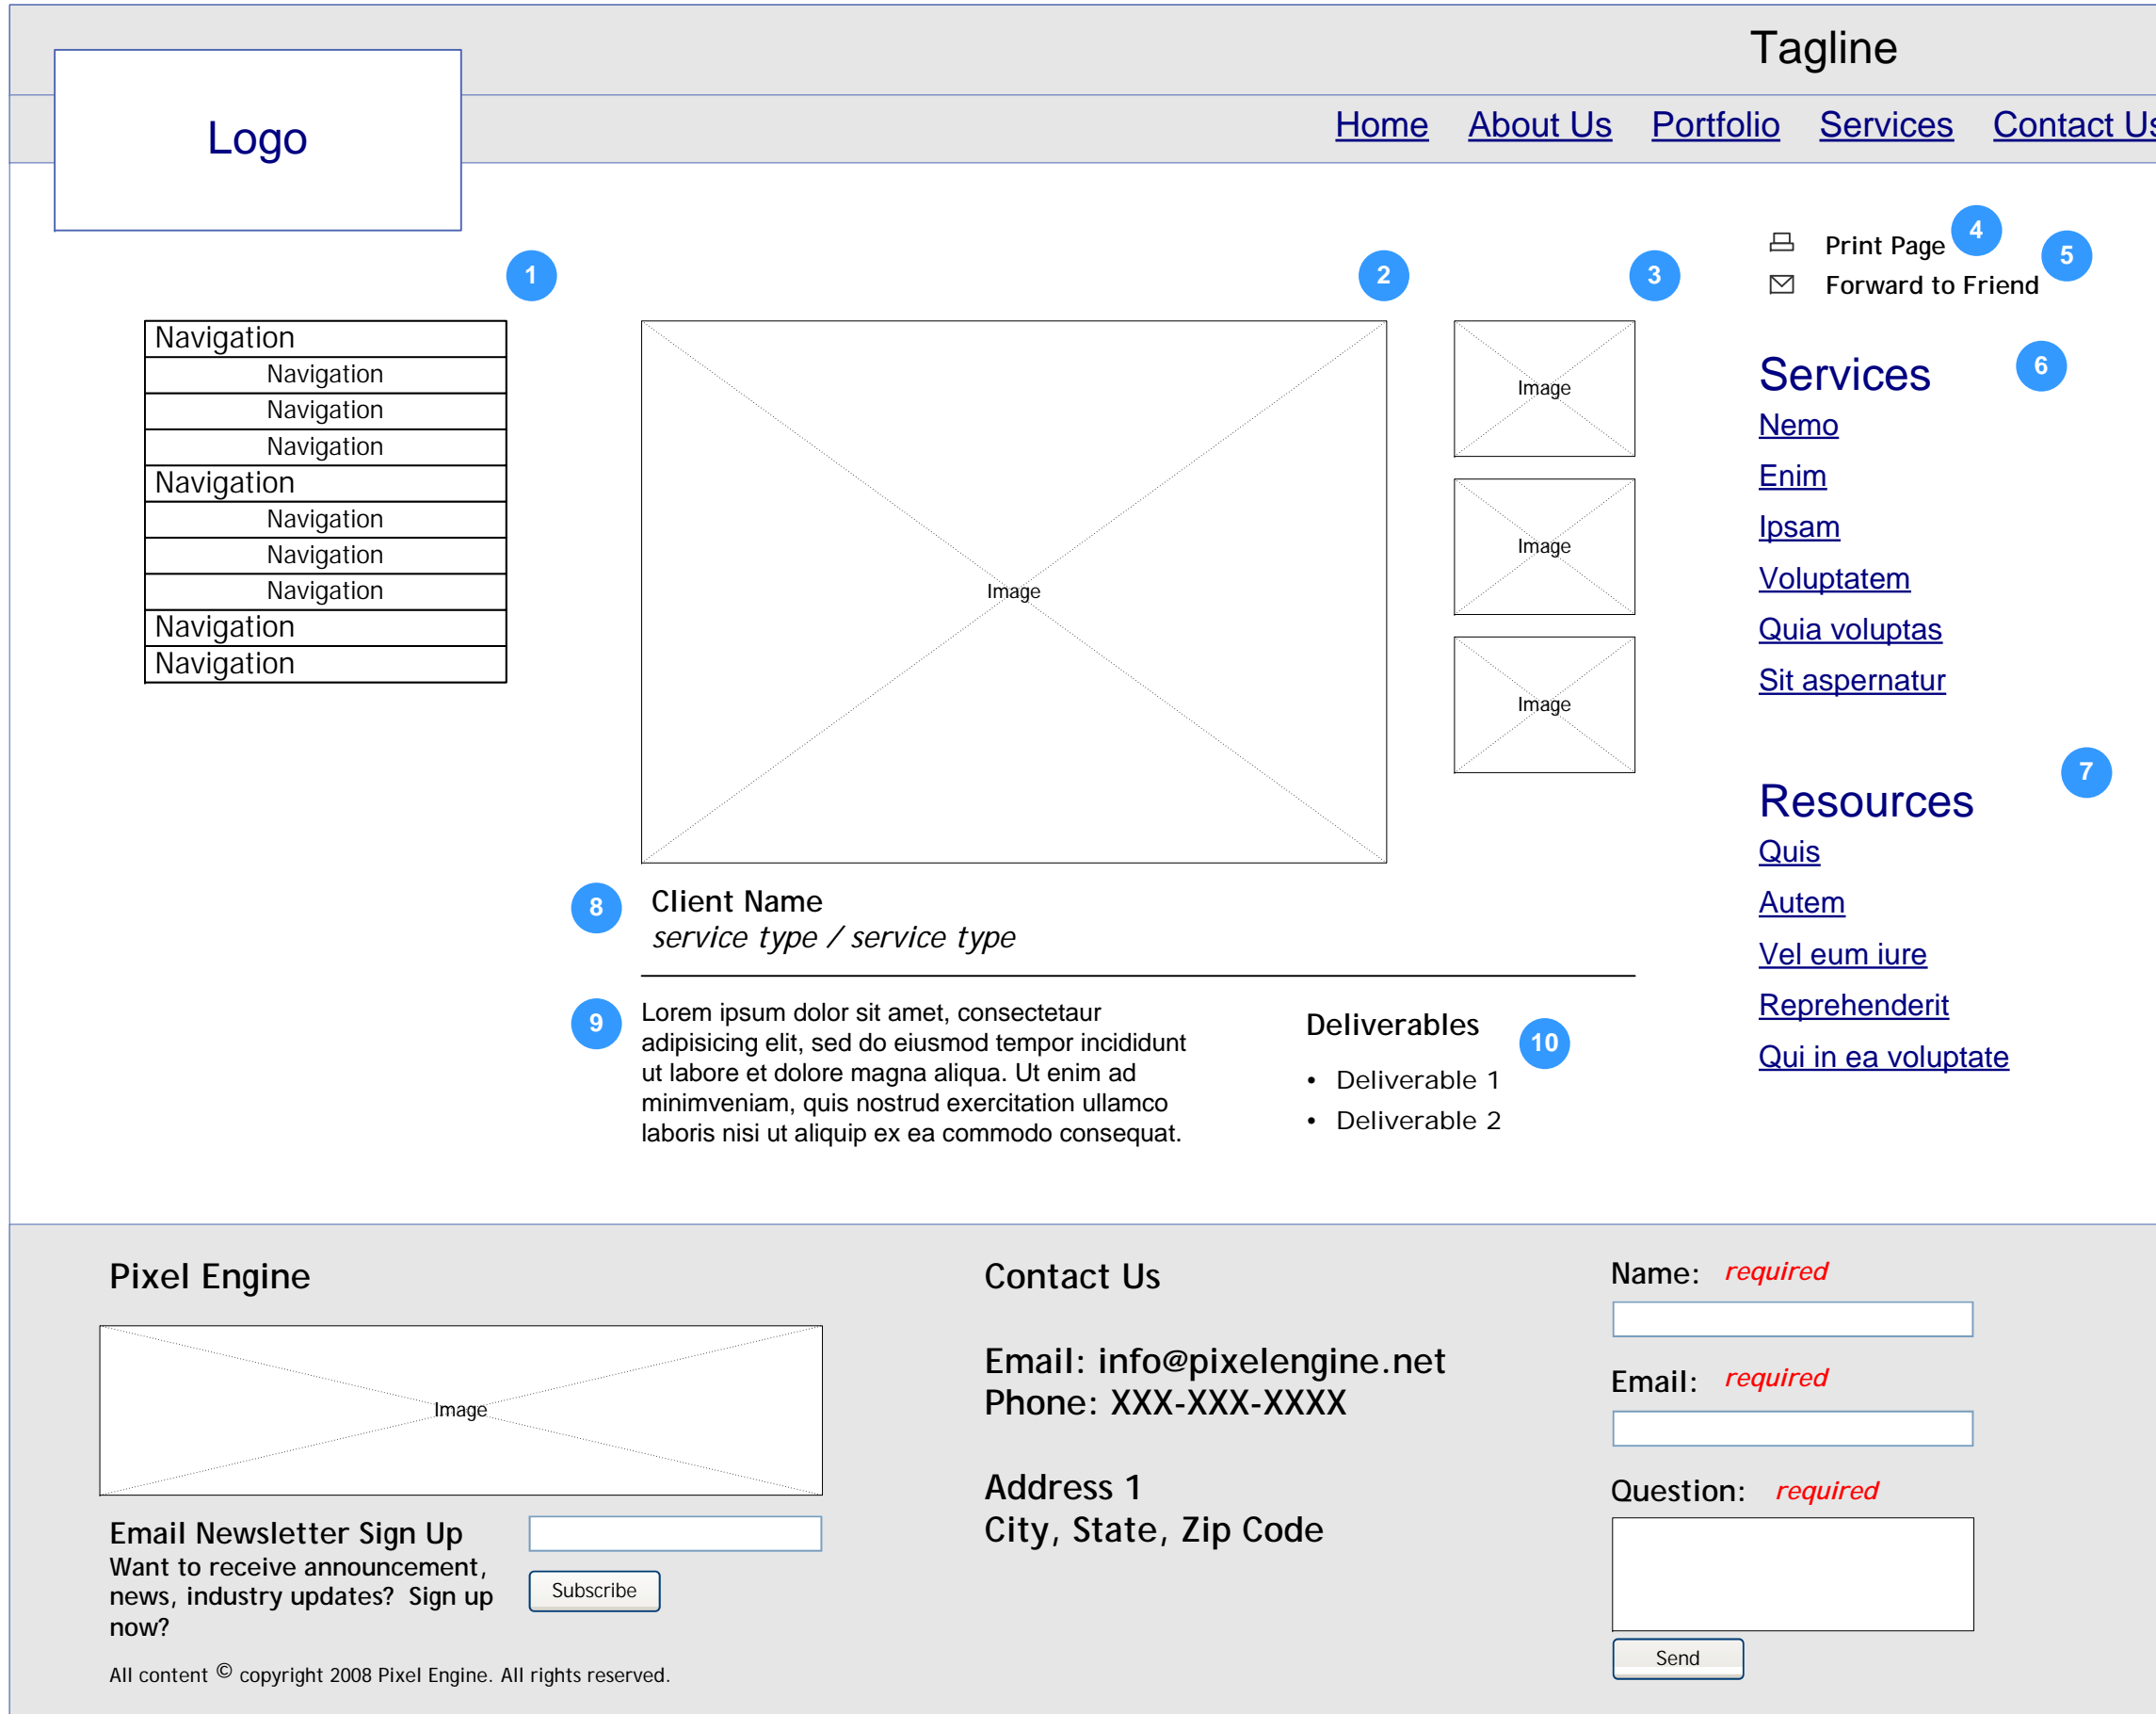

Notes

- 1 Main navigation. Show page state "on"
- 2 Breadcrumb trail.
- 3 Print page function.
- 4 Forward to friend function.
- 5 Crosslinks group 1
- 6 Crosslinks group 2

Client Pixel Engine	Page 3 of 4	Prepared by Vance Bell	Date 5/16/08
Process Site IA		Approved by	Date